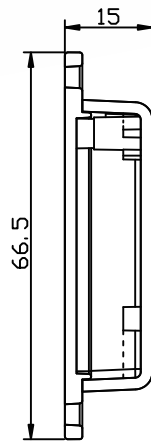

## CONNECTION INSTRUCTIONS

## PRODUCT SIZE

Product number: Cloud-Box-M2

Product Size: 66.5\*51\*15.5

Mounting Aperture:  $\phi 3.5$