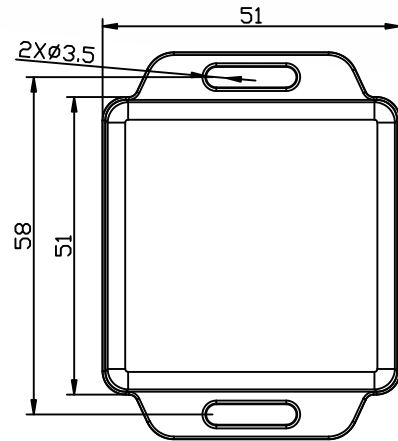

## CONNECTION INSTRUCTIONS

## PRODUCT SIZE

Product number: Cloud-Box-M2

Product Size: 66.5\*51\*15.5

Mounting Aperture:  $\phi 3.5$